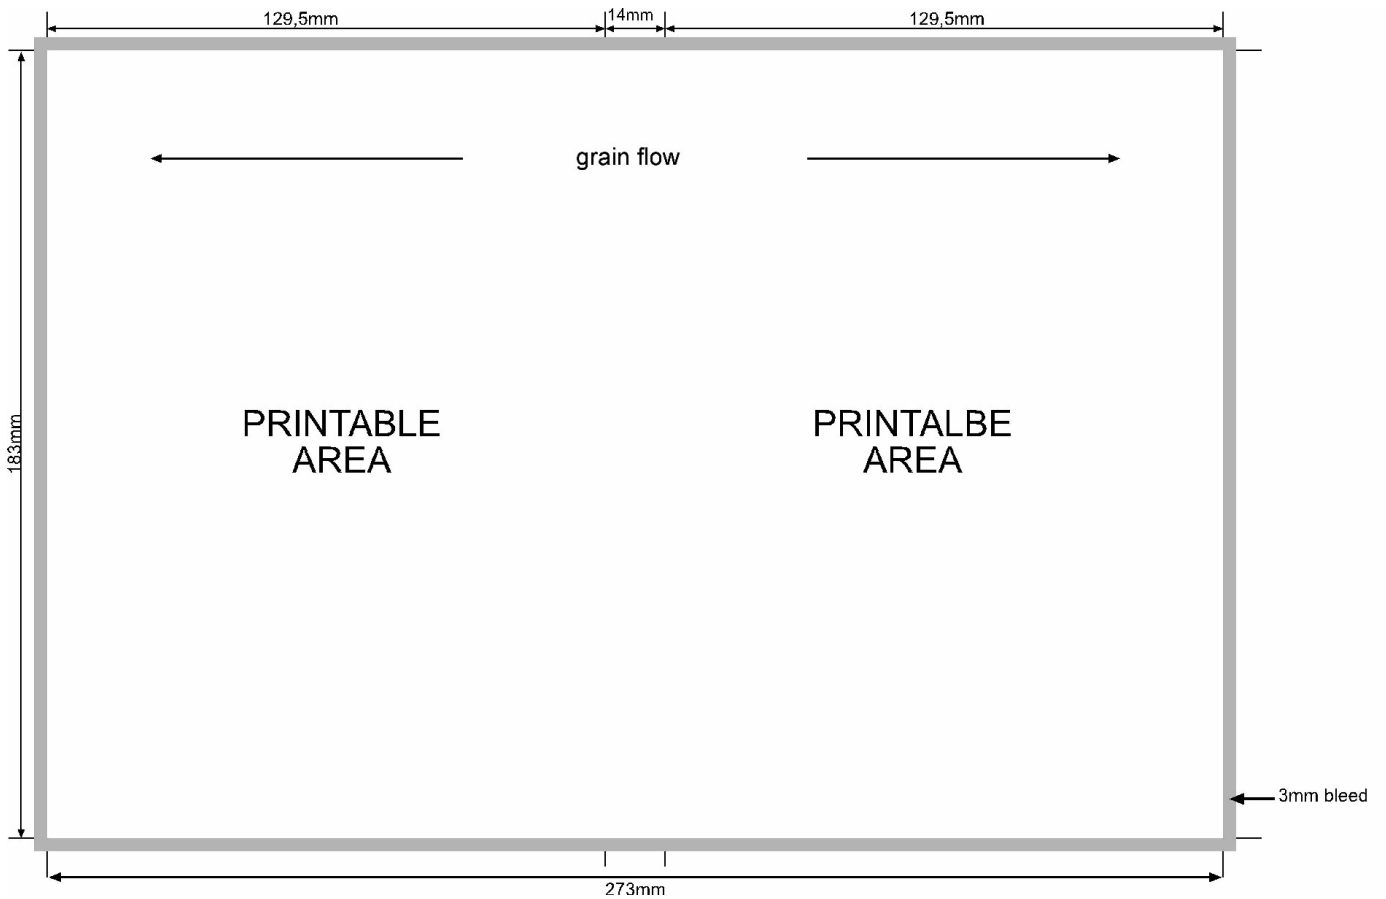

# DVD - Inlaycard (Standard)

- Material: wood-free art paper; 150 – 190 g/m<sup>2</sup>  
double coated on both sides, outside laquered
- Print: 4/0; 4/1 or 4/4
- Format: 273 x 183 mm
- Packaging possible in: DVD cases with 15 mm spine.

For delivery of lithodata please take notice of specification no. 5.000E (Specification for delivery of Lithodata)!

DVD – Inlaycard (Standard)	Spec-No.: 5.005E	Revisor: QM
	Valid from: 13.10.2004	Version: 01.04
	Last update: 13.10.2004	Page 1 of 1