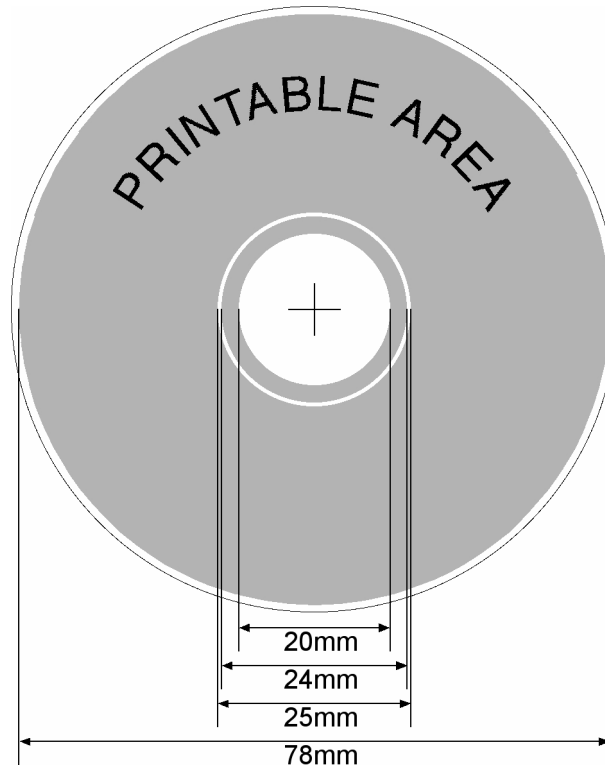

Data Sheet
80 mm CD

- Discformat:** 15 - 80 mm
- Printable Area:** 20 - 24 mm / 25 - 78 mm (At a diameter of 24 to 25 mm printing is not possible!)
- Printing method:** Silkscreen or Offset

Please take notice of specification No. 4.000E (Specification for delivery of label data) or of specification No. 4.001E (Labelfilm specification).

Data Sheet 80 mm CD	Spec-No.: 4.003E	Revisor: QM
	Valid from: 14.07.2004	Version: 01.04
	Last up-date: 14.07.2004	Page 1 of 1